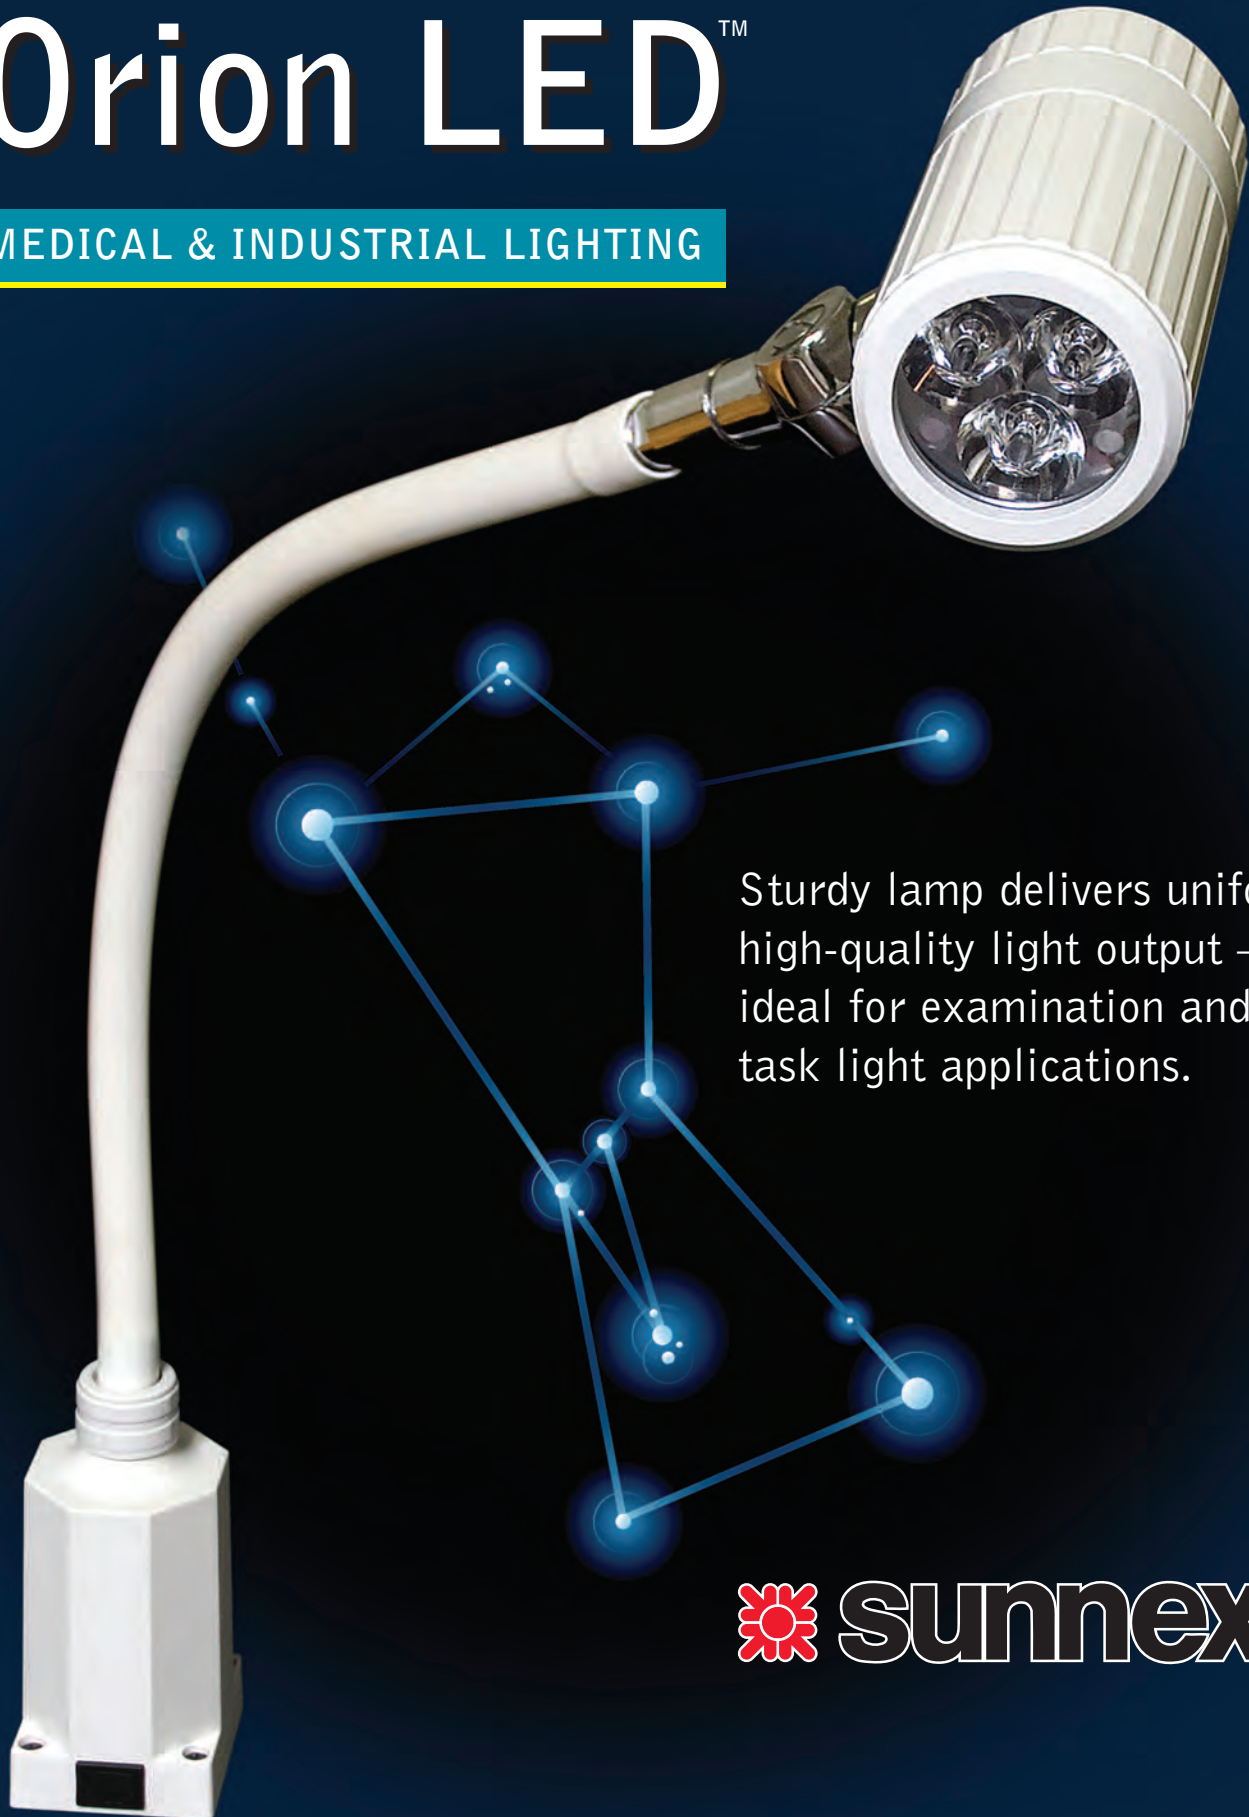

Orion LED™

MEDICAL & INDUSTRIAL LIGHTING

Sturdy lamp delivers uniform, high-quality light output – ideal for examination and task light applications.

 **sunnex**®

Orion LED™

The Orion LED light system can be integrated with OEM equipment for technical products that require high quality light output.

Ideal for examination rooms and hospital rooms, the bright Orion LED focused lamp provides near daylight color rendition with reduced heat.

High quality light output, displaying a uniform light picture as well as a high reflection of an object's true color, color rendering index (CRI) +94 – important in most exam and inspection applications.

Features include:

- LED Technology minimizes heat output
- Intensity: 2,800 to 28,000 Lux
- CRI: 94
- Color Temperature: Normal White – Range: 4000
- Flexible gooseneck arm for maximum flexibility
- Dimming capability standard
- Swivel joint head for flexible light positioning
- LED Bulb Life: 50,000 hours at 35% degradation
- 5-Year Warranty

	Standard	Optional
Power Supply	120/240VAC, 60/50hz	Direct Wiring, Panel Mount
Arm Length	Wall Mount: 27" Gooseneck Arm Wall Mount: 44" Articulated Arm Mobile Base: 37" Arm Floor Base: 37" Arm Ceiling Mount: 44" Arm C-Clamp: 38" Arm	10" Rigid Tube
Lamp Head Diameter	2.5" x 4.85" Long	
Lens/Filter	Clear	
Optics	10°	25°
Output	28,000 Lux (max @ 50 cm)	2,800 Lux
Switch	Push Button on Head	
Dimmer	Continuous Rotational	
Cord	Wall Transformer	
Safety Class (Int'l)	IP65	
Housing Color	White	Black, Silver