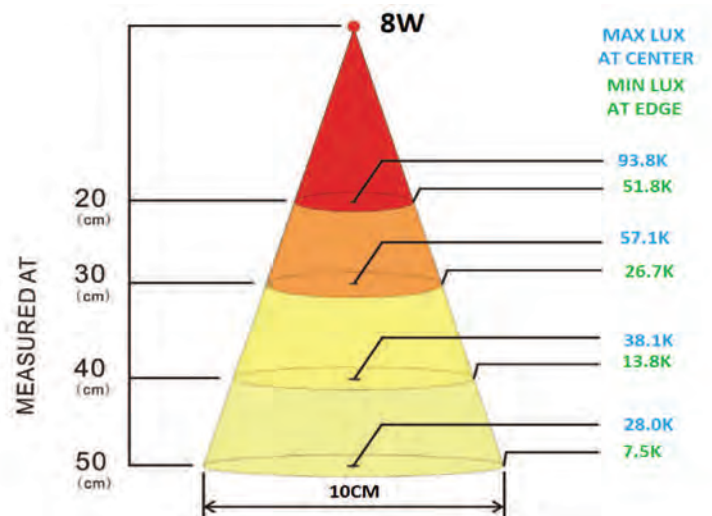

Ideal for examination rooms and hospital rooms, the bright Orion LED focused lamp provides near daylight color rendition with reduced heat.

High quality light output, displaying a uniform light picture as well as a high reflection of an object's true color, color rendering index (CRI) +94 – important in most exam and inspection applications.

Features include:

- LED Technology minimizes heat output
- Intensity: 2,800 to 28,000 Lux
- CRI: 94
- Color Temperature: Normal White – Range: 4000
- Flexible gooseneck arm for maximum flexibility
- Dimming capability standard
- Swivel joint head for flexible light positioning
- LED Bulb Life: 50,000 hours at 35% degradation
- 5-Year Warranty

	Standard	Optional
Power Supply	120/240VAC, 60/50hz	Direct Wiring, Panel Mount
Arm Length	Wall Mount: 27" Gooseneck Arm Wall Mount: 44" Articulated Arm Mobile Base: 37" Arm Floor Base: 37" Arm Ceiling Mount: 44" Arm C-Clamp: 38" Arm	10" Rigid Tube
Lamp Head Diameter	2.5" x 4.85" Long	
Lens/Filter	Clear	
Optics	10°	25°
Output	28,000 Lux (max @ 50 cm)	2,800 Lux
Switch	Push Button on Head	
Dimmer	Continuous Rotational	
Cord	Wall Transformer	
Safety Class (Int'l)	IP65	
Housing Color	White	Black, Silver

MOUNTING OPTIONS

Orion LED™

Explanation to OR Series e.g. OR-120W10L

Series	Mounting	Length of Gooseneck	Color	Beam Angle	Input Voltage
OR-	1 = Panel Mount	00 = None 20 = 20 inch 27 = 27 inch 37 = 37 inch	B = Black W = White S = Silver	10 = 10° 25 = 25°	L = 12-36 DC H = 100-240 AC
	2 = High Sq. Base				
	3 = Mobile Base				
	4 = Wall Mount				
	5 = Ceiling Mount				